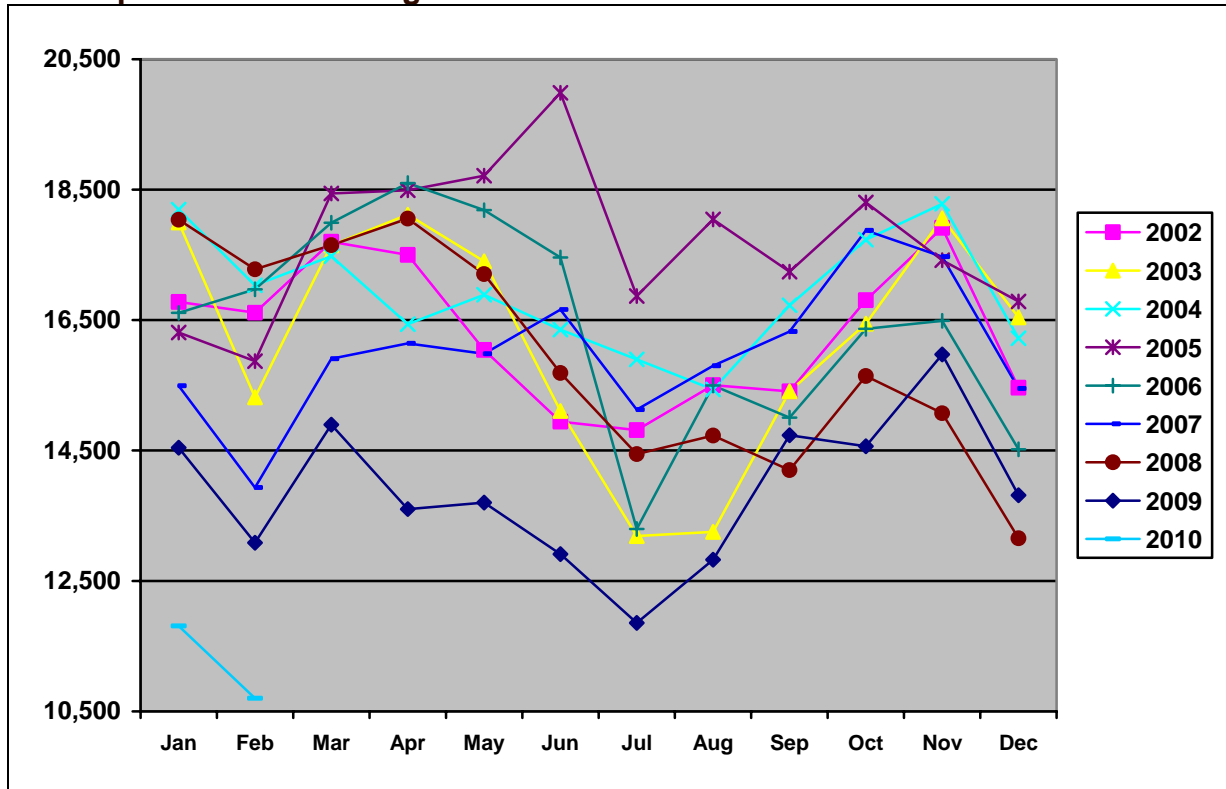

Scottsdale Airport

Airport Facts

- Scottsdale Airport is one of the busiest single runway facilities in the nation.
- Approximately 10,000 passengers a year travel through Scottsdale Airport.
- The Scottsdale Airport covers 296 acres.
- The economic impact of Scottsdale Airport is more than $140 million per year.

Total Operations – Landings & Takeoffs

*Total operations for Scottsdale Airport in 2003 was 194,472.

Scottsdale Airport – Total Operations

	2004	2005	2006	2007	2008	2009	2010
Jan	18,195	16,308	16,610	15,493	18,038	14,542	11,809
Feb	17,034	15,870	16,972	13,932	17,278	13,085	10,702
Mar	17,479	18,442	17,991	15,906	17,648	14,896	
Apr	16,436	18,492	18,601	16,141	18,056	13,601	
May	16,889	18,713	18,185	15,982	17,204	13,701	
Jun	16,353	19,986	17,459	16,662	15,689	12,910	
Jul	15,896	16,869	13,295	15,127	14,445	11,855	
Aug	15,436	18,043	15,497	15,800	14,729	12,824	
Sep	16,727	17,242	15,002	16,322	14,199	14,734	
Oct	17,732	18,305	16,365	17,873	15,641	14,564	
Nov	18,284	17,418	16,488	17,472	15,071	15,972	
Dec	16,220	16,786	14,518	15,451	13,152	13,814	
Year Total	202,681	212,474	196,983	192,161	191,150	166,498	

Visit the [Scottsdale Airport](http://www.scottsdaleairport.com) Web site for more airport statistics.