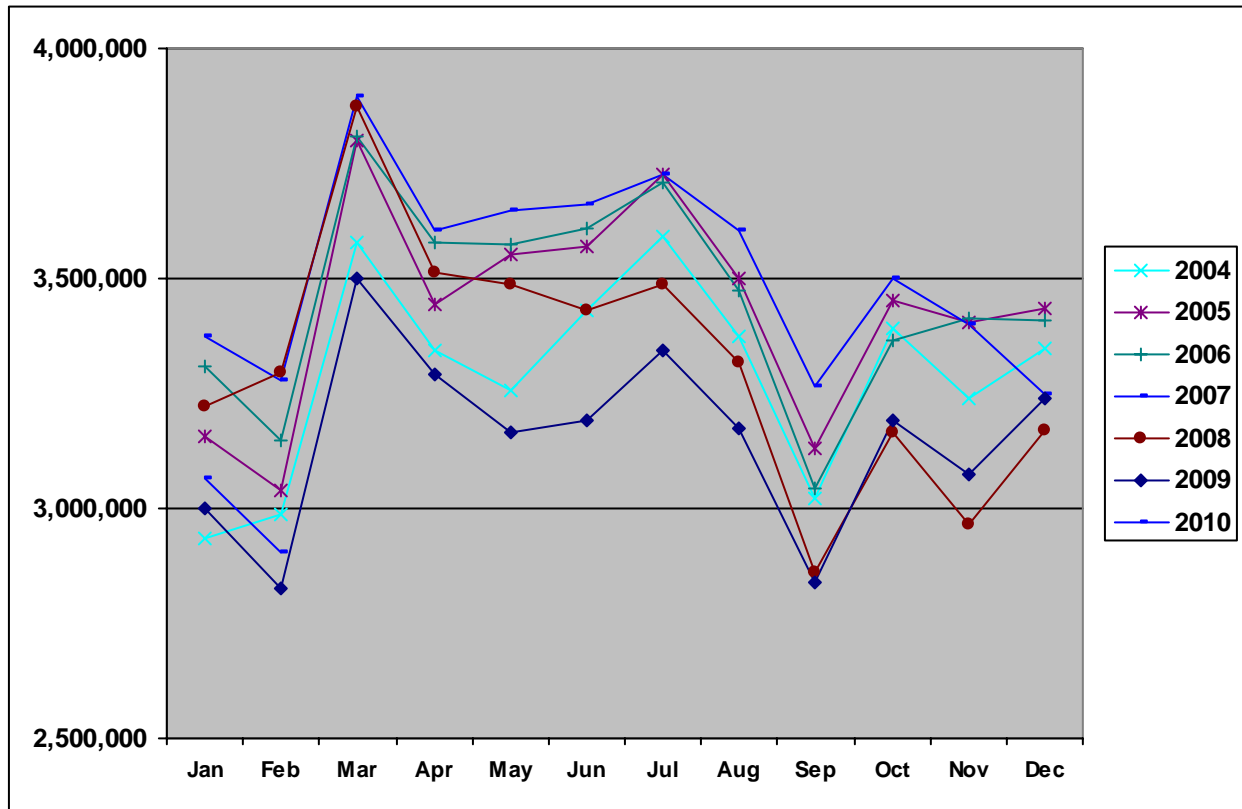

Airport Statistics

Phoenix Sky Harbor International Airport

Airport Facts

- Phoenix Sky Harbor International Airport ranks as the ninth busiest airport in the world for aircraft operations.
- Sky Harbor ranks as the ninth busiest U.S. airport and the 17th busiest airport in the world for passenger traffic.
- Sky Harbor supports nearly 1,500 takeoffs and landings daily.
- Sky Harbor is serviced by 19 commercial airlines and seven air cargo carriers.
- Sky Harbor has a \$90 million daily economic impact.
- Sky Harbor serves nearly 100 domestic and 13 international cities with daily flights, most of them nonstop. International service includes flights to the United Kingdom, Canada, Costa Rica and Mexico.

Total Passenger Traffic

Phoenix Sky Harbor International Airport – Total Passenger Traffic

	2004	2005	2006	2007	2008	2009	2010
Jan	2,936,387	3,154,466	3,310,363	3,375,510	3,220,307	2,999,552	3,065,207
Feb	2,985,842	3,038,182	3,146,086	3,276,621	3,295,273	2,824,825	2,904,452
Mar	3,576,506	3,799,760	3,810,342	3,894,704	3,872,745	3,498,397	
Apr	3,344,797	3,444,413	3,578,243	3,606,348	3,513,114	3,290,532	
May	3,258,036	3,550,168	3,573,731	3,649,151	3,486,012	3,163,737	
Jun	3,430,314	3,570,023	3,608,776	3,660,192	3,431,977	3,189,822	
Jul	3,591,777	3,726,031	3,709,773	3,725,800	3,486,964	3,344,775	
Aug	3,373,538	3,502,098	3,473,887	3,602,595	3,316,110	3,174,009	
Sep	3,022,417	3,130,240	3,041,533	3,265,912	2,861,437	2,838,459	
Oct	3,391,626	3,451,033	3,367,020	3,501,614	3,165,766	3,189,323	
Nov	3,239,654	3,404,530	3,412,552	3,399,292	2,965,180	3,072,834	
Dec	3,347,436	3,433,127	3,407,513	3,246,141	3,171,614	3,238,717	
Year Total*	39,504,898	41,204,071	41,439,819	42,203,880	39,786,499	37,824,982	